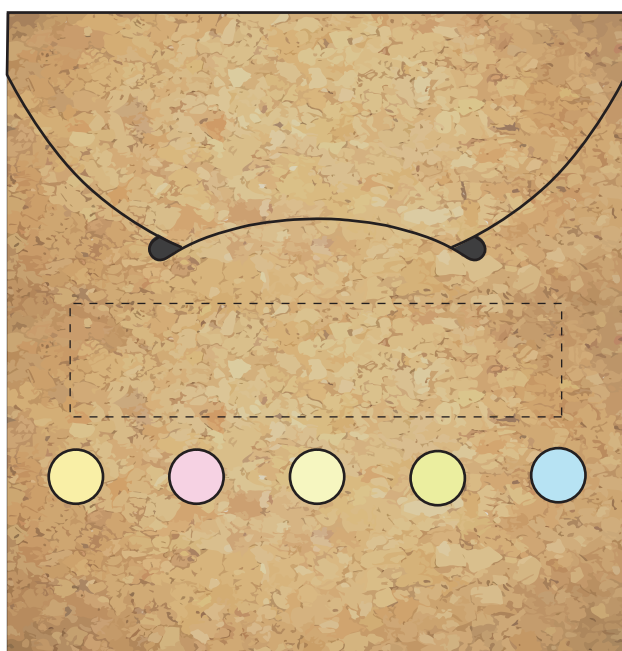

Your Ref:

Quantity:

Product Code: SS1296

Our Ref:

Version: 1

Product Colour:

**PRINTING CONCERNS:****PRODUCT INFO:**

Please note that this product has Sustainability Markings that are not visible from this perspective

We stock this item in the following colours

**PANTONE REFERENCE(S)**

 Full Colour Printing

*Please note, cork is a natural/porous material and print finish, especially fine detail logos and digital photography, will be affected by natural surface breaks*

ARTWORK SCALE 100%

Product Image for visualisation  
- colours may vary

The dashed line is to demonstrate print area and will not appear on your printed item

**PLEASE NOTE:**

- All colours including print and product are for visual purposes only and should not be regarded as the actual colour of the product and print.
- Some products may vary from batch to batch and may differ from previous orders.
- The colour and texture of a product can also have an effect on the final print colour.
- By approving this order we accept that you understand these terms.